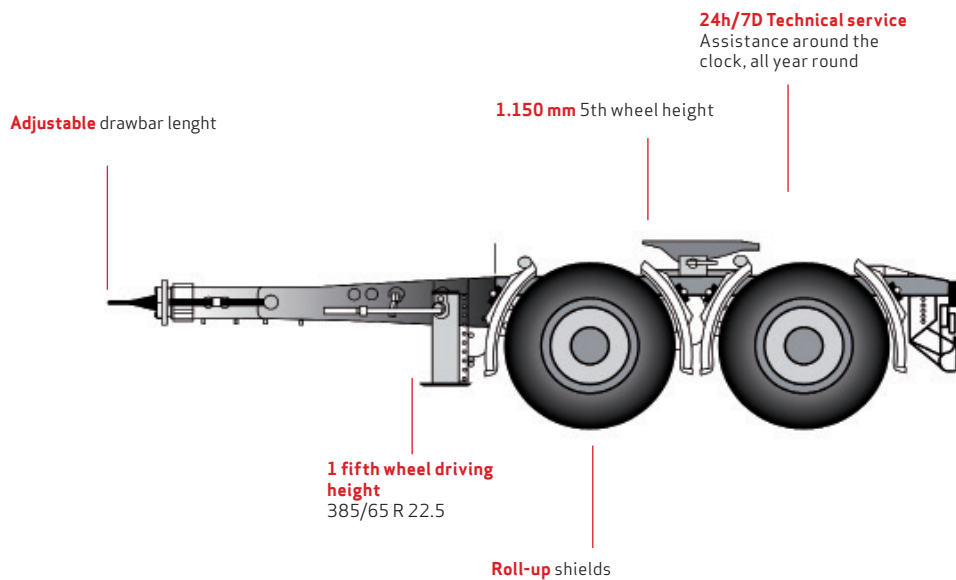

DOLLY 1 HEIGHT

PNO

**BEHIND YOU
ALL THE WAY**

TECHNICAL SPECIFICATIONS

5th wheel height	1.150 mm
5th wheel height drawbar	570 mm
Own weight	2.600 kg
Axle load	16.000 kg Technical 18.000 kg
Kingpin load	16.000 kg
Total weight	16.000 kg
Axles	BPW 2 x 9 ton drum brakes
Wheelbase	3.600 mm (3.500 mm-3.900 mm)
Distance axles	1.310 mm
Towing eye	57 mm
Turn table manual locking	20°
Tire size	385/65 R 22.5
Electrical connection	14 pole front, 2x7 pole nato towards trailer
Air connection	Duomatic front, 2 palm couplings towards trailer
Document tube	